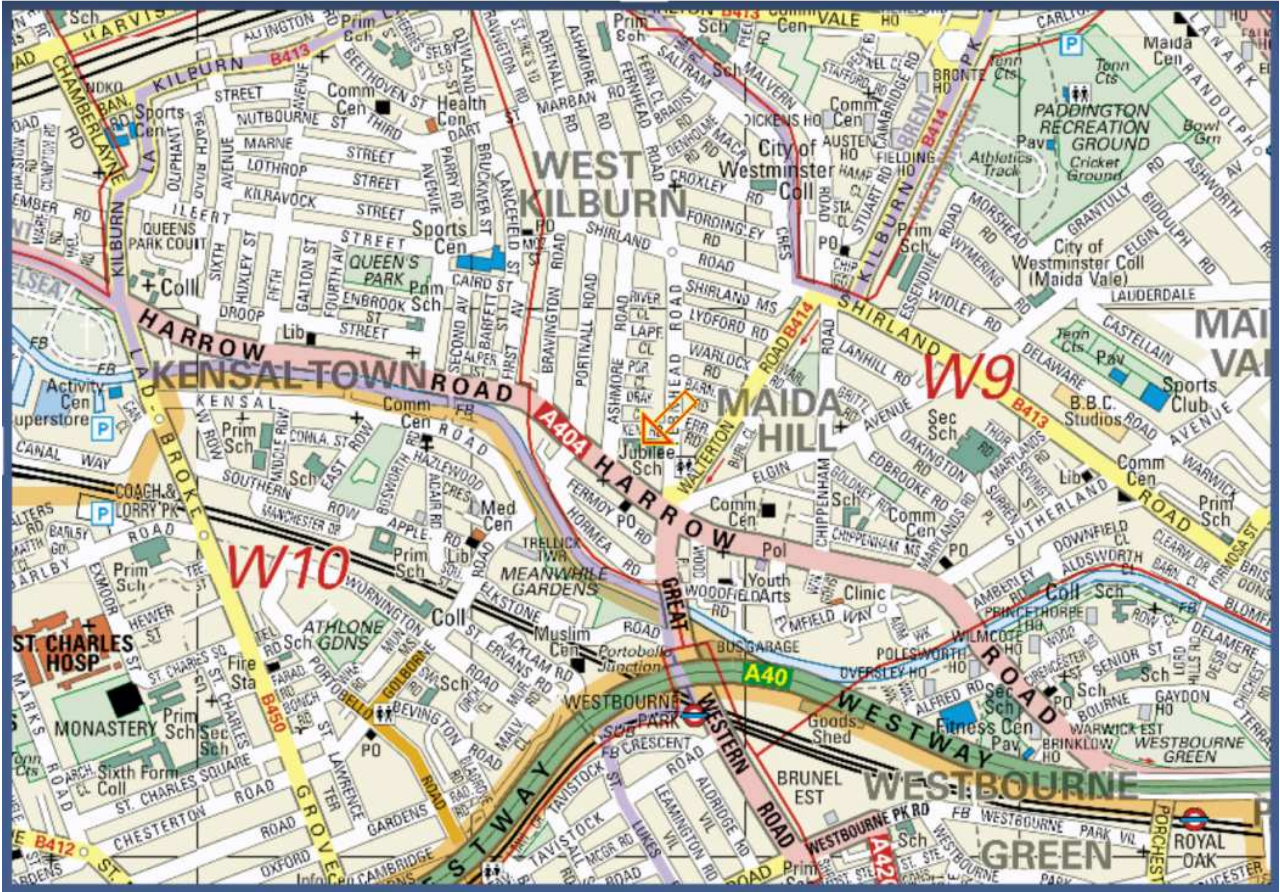

Westminster BSF Project
QEII Site Office
Kennet Road, W9 3LG

Directions from BYUK Head Office
(39 York Road, SE1 7NQ – Kennet Road, W9 3LG)

Travelling by Underground: 

From Waterloo Station take the Northbound **Bakerloo Line** towards Harrow & Wealdstone; at Baker Street change to the Westbound Hammersmith & City line and get out Westbourne Park. Turn left out of the station along Great Western Road, cross over Harrow Road and walk along Fernhead Road. First on the left is Kennet Road where you will find the school/BYUK offices.

Travelling by Bus: 

There is no direct bus route but the following services do pass through the area: 18, 36, 28, 228.